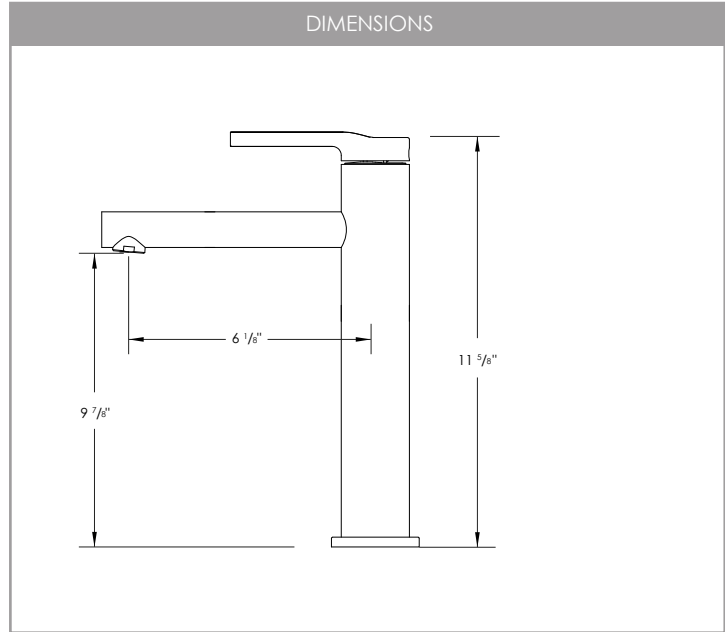

CAROL B-123

SINGLE HANDLE VESSEL BATHROOM FAUCET

RECOMMENDED ACCESSORIES

D-702B D-702N D-703G
POP-UP DRAINS NO OVERFLOW

HANDLE TYPE

LEVER

NUMBER OF HANDLE

1

CARTRIDGE MODEL

PREMIUM CERAMIC VALVE

SIZE: 35mm
STYLE: LEVER

CONTROL WATER TEMPERATURE

HOT AND COLD

FAUCET FINISH

BRUSHED (S)	MATTE BLACK (N)
BRUSHED GOLD (G)	

PRODUCT DIMENSIONS

Faucet Height (in)	11 5/8"
Spout Height (in)	9 1/8"
Spout Reach (in)	6 1/8"

CONFIGURATION

1-HOLE   **3-HOLES**

INSTALLATION

DESIGNED FOR EASY INSTALLATION.
INSTALLATION INSTRUCTION INCLUDED IN THE BOX

MATERIAL

SUS 304

STAINLESS STEEL

CUT OUT HOLE

1 3/8"

DECK PLATE

NO INCLUDED.
REQUIRED FOR 3 HOLES INSTALLATION

WATER FLOW

2.2

WATER FLOW RATE (GPM)

WATERLINES MODEL

CONNECTIONS 3/8"

WARRANTY

This product is covered by a limited lifetime warranty. Consult our website for complete details.

PRODUCT CARE

- Wipe faucet with damp cloth and mild household cleanser.
- Dry with soft cloth to maintain original appearance.
- Remove hard water stains with 50/50 solution vinegar and water.
- If mineral deposits are too hard to remove, specially in the aerator, unscrew aerator by hand or with tool provided with faucet, soak aerator in 50/50 vinegar and water solution for several hours, rub your fingers and use a tooth brush to remove mineral deposits, place aerator back into original position.

CONÇU AU CANADA
DESIGNED IN CANADA

STANDARDS COMPLIANCE

AERATOR
Neoperl®

Products and specifications shown are subject to change without notice. Please contact our technical support at care@stylishkb.com for any further queries, replacement parts requests, etc. ©2021 Stylish® all right reserved.